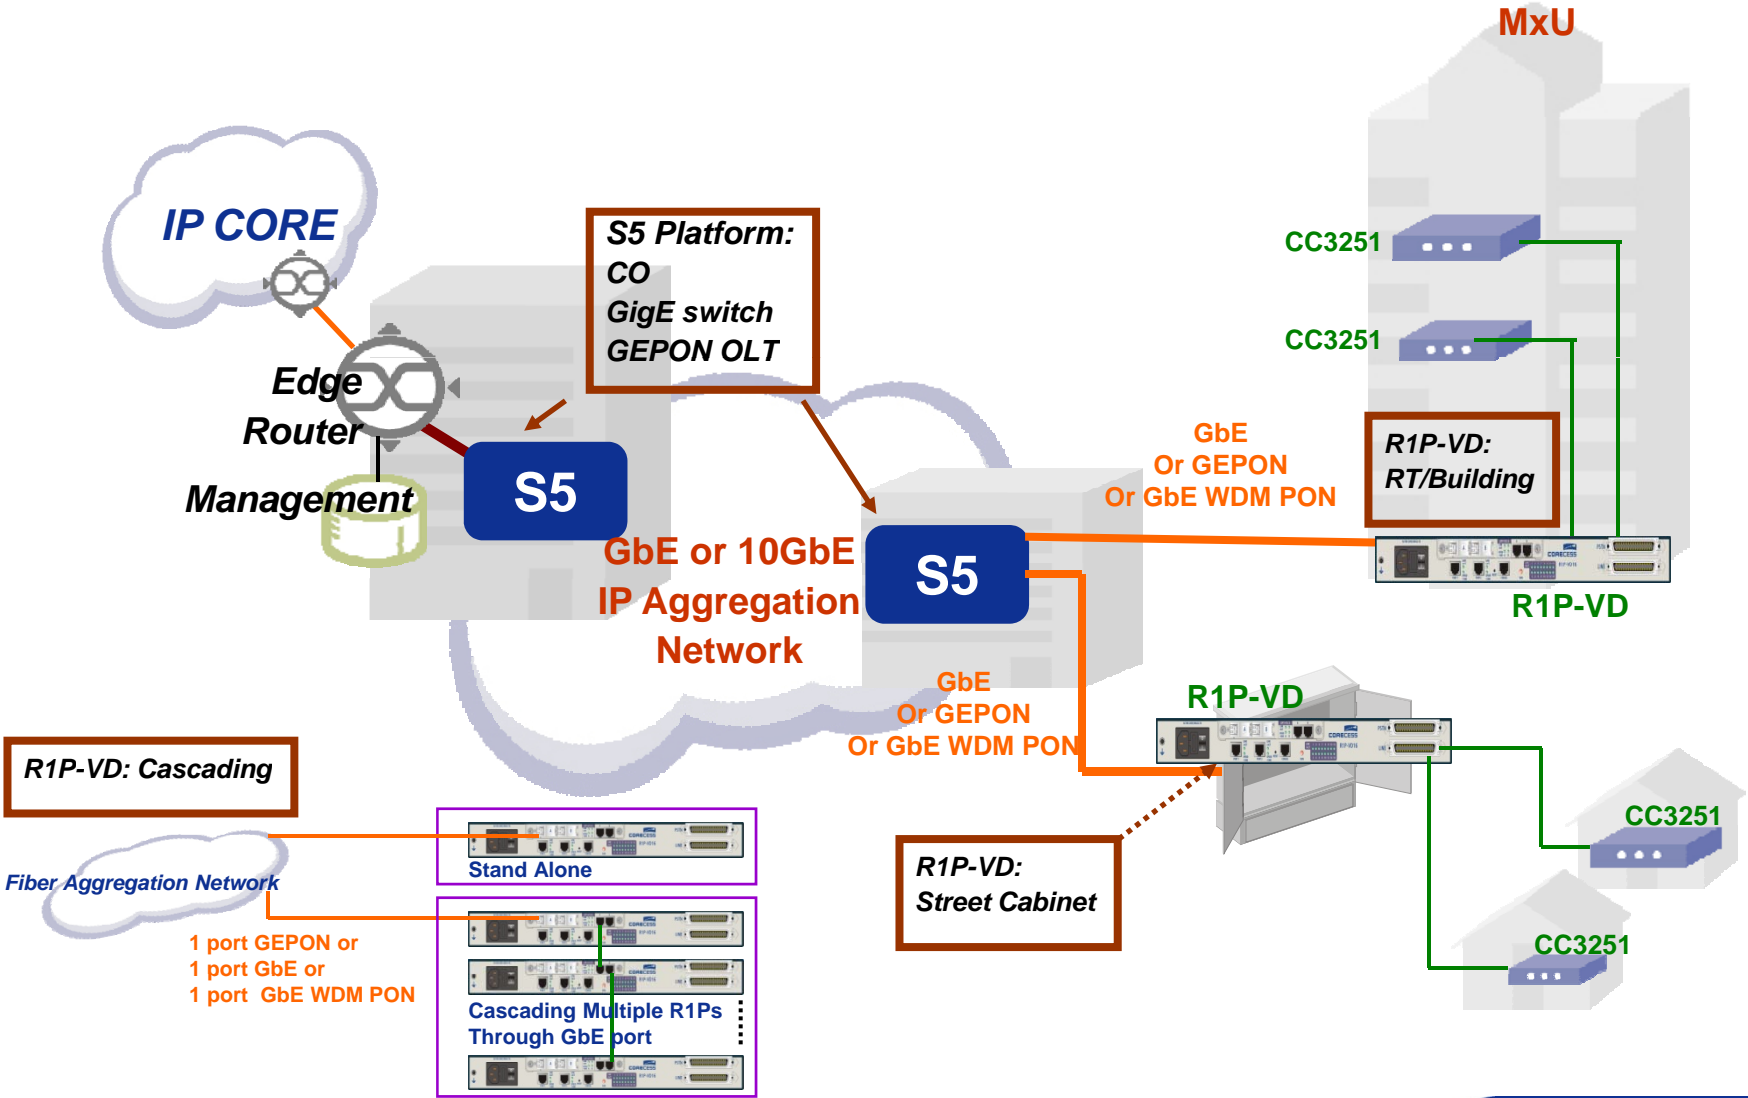

**Corecess 3802TW**  
 - 1 port SuperPON, 20Km  
 - 1 port 10/100Base-TX & 1 port 10/100/1000Base-T

**SuperPON ONU**

# Corecess ViewLinX EMS

V.1.0

Service/Business Level

Upper NMS

OSS

Corecess NBI Corecess North Bound Interface (JAVA API, XML Server)

ViewlinX

S5 OLT M5 MUX R1 ONU

## ***VDSL2 Solution & Products***

# R1P-VD: Solution Picture

V.1.0