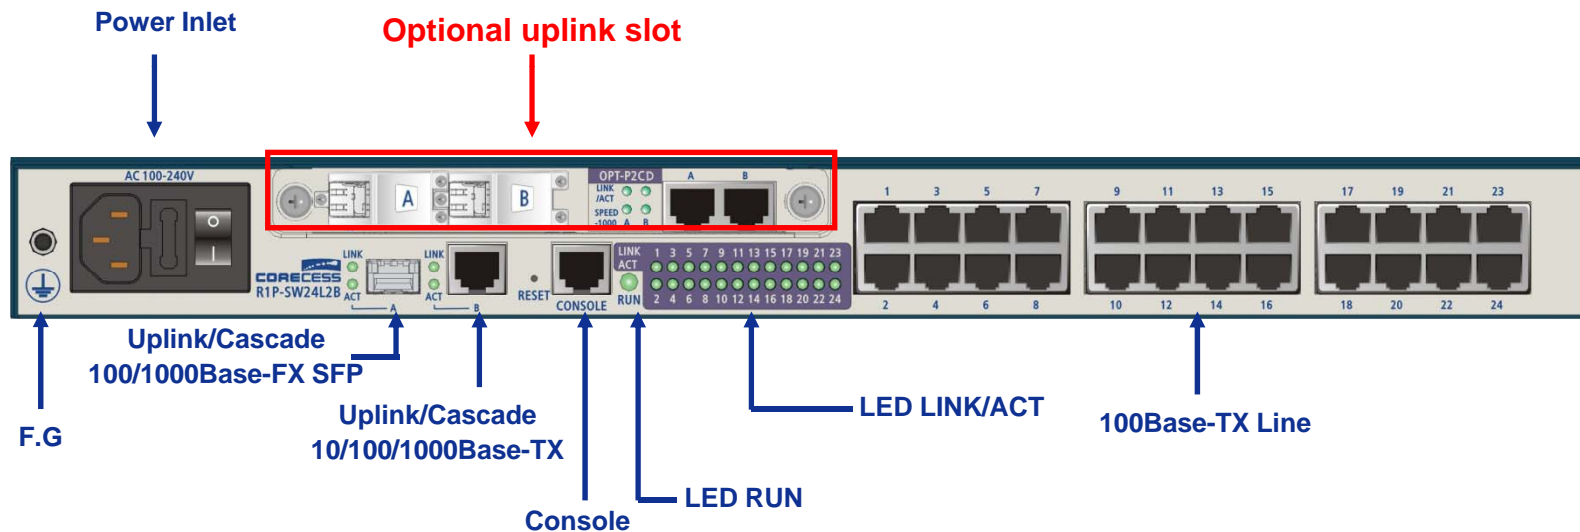

R1 Port Configuration

V.1.0

Uplink Ports (Optional)

- ❖ Two port 1000BaseFX/SFP & 10/100/1000BaseTX/RJ45 COMBO
- ❖ One port 1000BasePX-10U GEAPON & One port 1000BaseFX/SFP & 10/100/1000BaseTX/RJ45 COMBO
- ❖ One port Gigabit WDM PON/SC

User Ports

- ❖ Two RJ21 Connector for R1-AD48/24 ADSL2+ DSLAM
- ❖ Two RJ21 Connector for R1-VD16/24 VDSL2 DSLAM
- ❖ 24 RJ45 Connector for R1-SW24 TX Switch
- ❖ 24 SFF Connector for R1-SW24 FX Switch