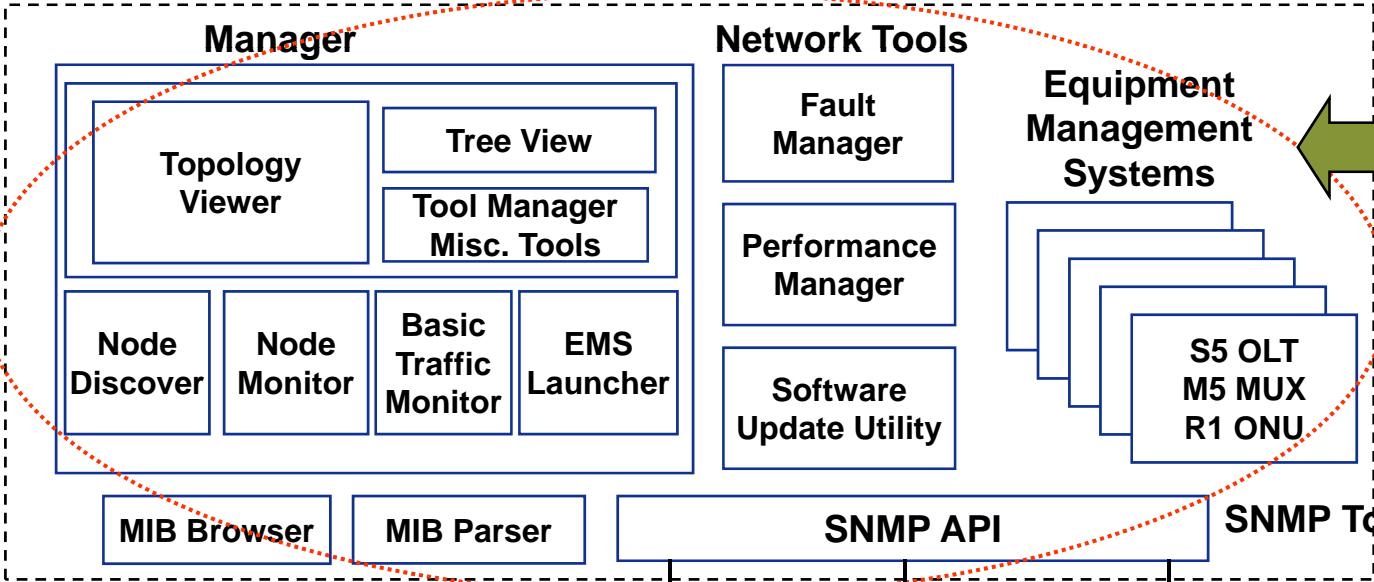

**Corecess 3802TW**  
 - 1 port SuperPON, 20Km  
 - 1 port 10/100Base-TX & 1 port 10/100/1000Base-T

**SuperPON ONU**

# Corecess ViewLinX EMS

V.1.0

Service/Business Level

Upper NMS

OSS

Corecess NBI Corecess North Bound Interface (JAVA API, XML Server)

ViewlinX

S5 OLT M5 MUX R1 ONU

## ***VDSL2 Solution & Products***