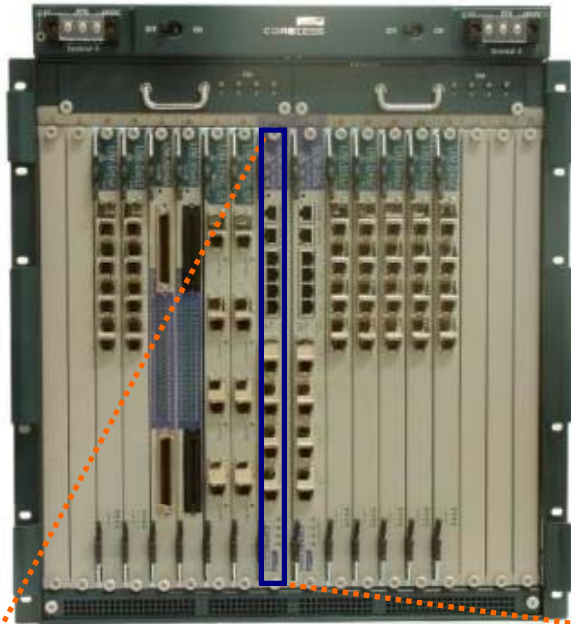

**4RU S506 Platform**  
- 1 SCM & 4 LIM  
- 3 Power slots (AC or DC)  
- Full Front Access

**12RU S518 Platform**  
- 2 SCM & 16 LIM  
- Built-in DC support  
- Full Front Access

- ❖ ETSI Compliant Platform Fit in 600x300(mm) Form Factor
- ❖ Full Front Cabling Support

# S5 SCM OLT with 10GbE uplink

V.1.0

- Scalable capacity: 24G, 72G
- Full Layer 3 Capability
- SCM line-up

	24G	72G
Switching throughput	24G	72G
Per Slot Capacity	4G for S506 1G for S518	8G for S506 4G for S518
Uplink	4 port 1000Base FX/SFP (default) 1 expansion slot: 4 port 10/100/1000Base T, 2 port 10GbE (72G only)	