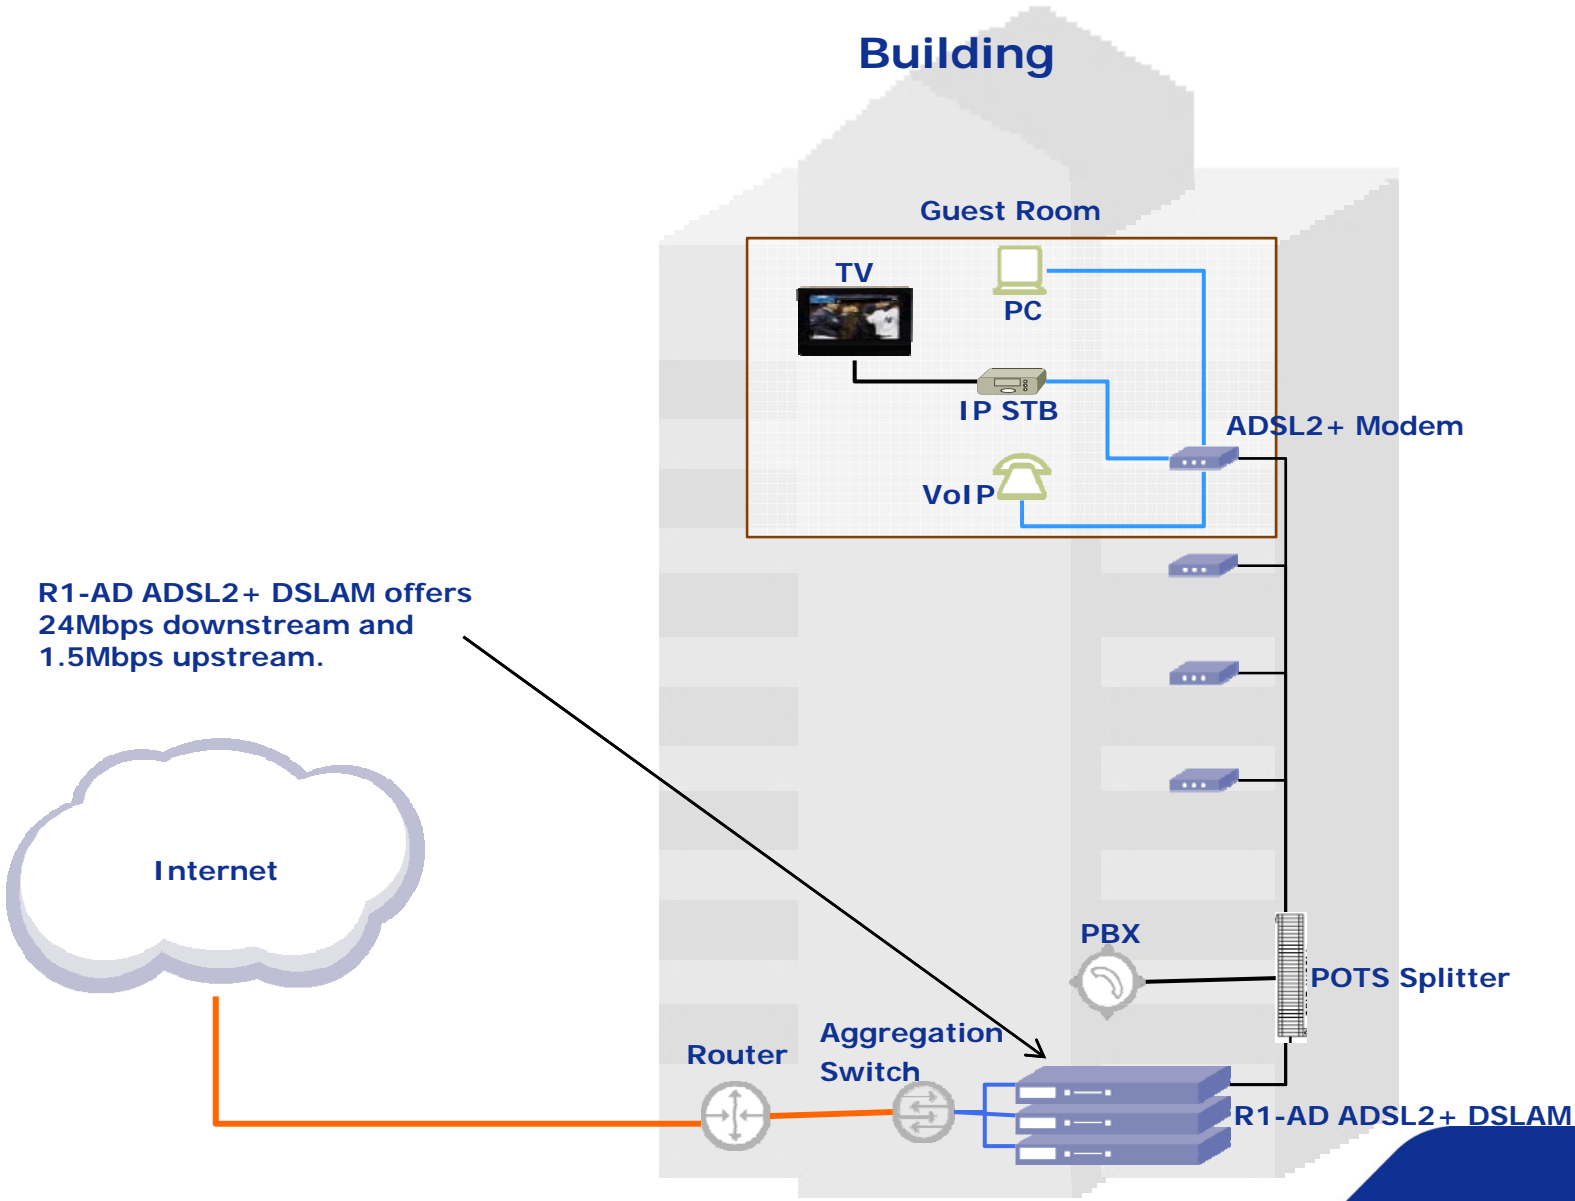

ADSL2+ for MxU

V.1.0

R1-AD ADSL2+ DSLAM offers 24Mbps downstream and 1.5Mbps upstream.