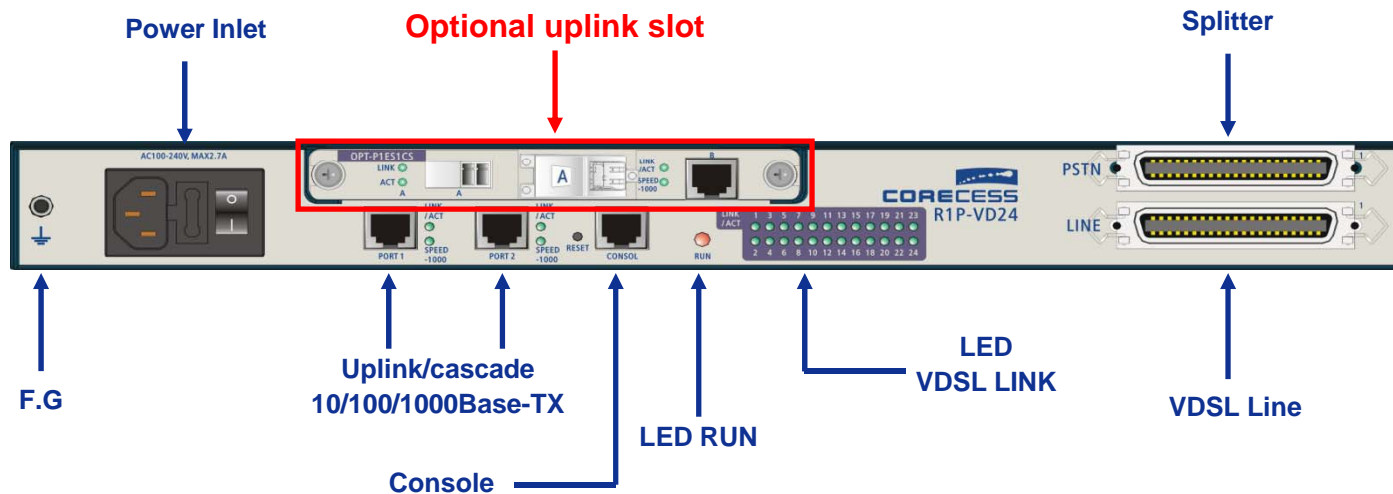

# R1P-VD: Solution Picture

V.1.0

# R1P-VD16/24

V.1.0

- 24/16 ports VDSL2, built-in POTS splitter
- 2 ports 10/100/1000Base Tx for cascade
- Optional uplink slot: Giga Ethernet & GEAPON & Giga WDM PON
- 1 RU, full front cabling
- Temperature hardened – operating  $-40 \sim 65^{\circ}\text{C}$

# R1P-VD: Features

V.1.0

- **L2 Functions**
  - 802.1W RSTP, 802.1p CoS, 802.3ad Link Aggregation, MAC aging, 802.3x flow control, Ingress/egress port mirroring.
  
- **QoS**
  - MFC support (classification based on L2/L3/L4 header information)
  - Marking & remarking (CoS, DSCP, ToS marking/remarking)
  - Policing, Shaping, Rate Control (shaping per port)
  - Congestion Control (RED, WRED)
  - Scheduling (SP, WRR)
  
- **Network protection**
  - MAC filtering, IGMP/DHCP/APR Snoop filtering, HOL blocking prevention, DHCP filtering, NetBEUI/NetBIOS/NBT filtering, ACL (access control list)
  
- **Multicast**
  - IGMP Snooping (IGMP message control mode, IGMP Group limitation, Fast leave support)