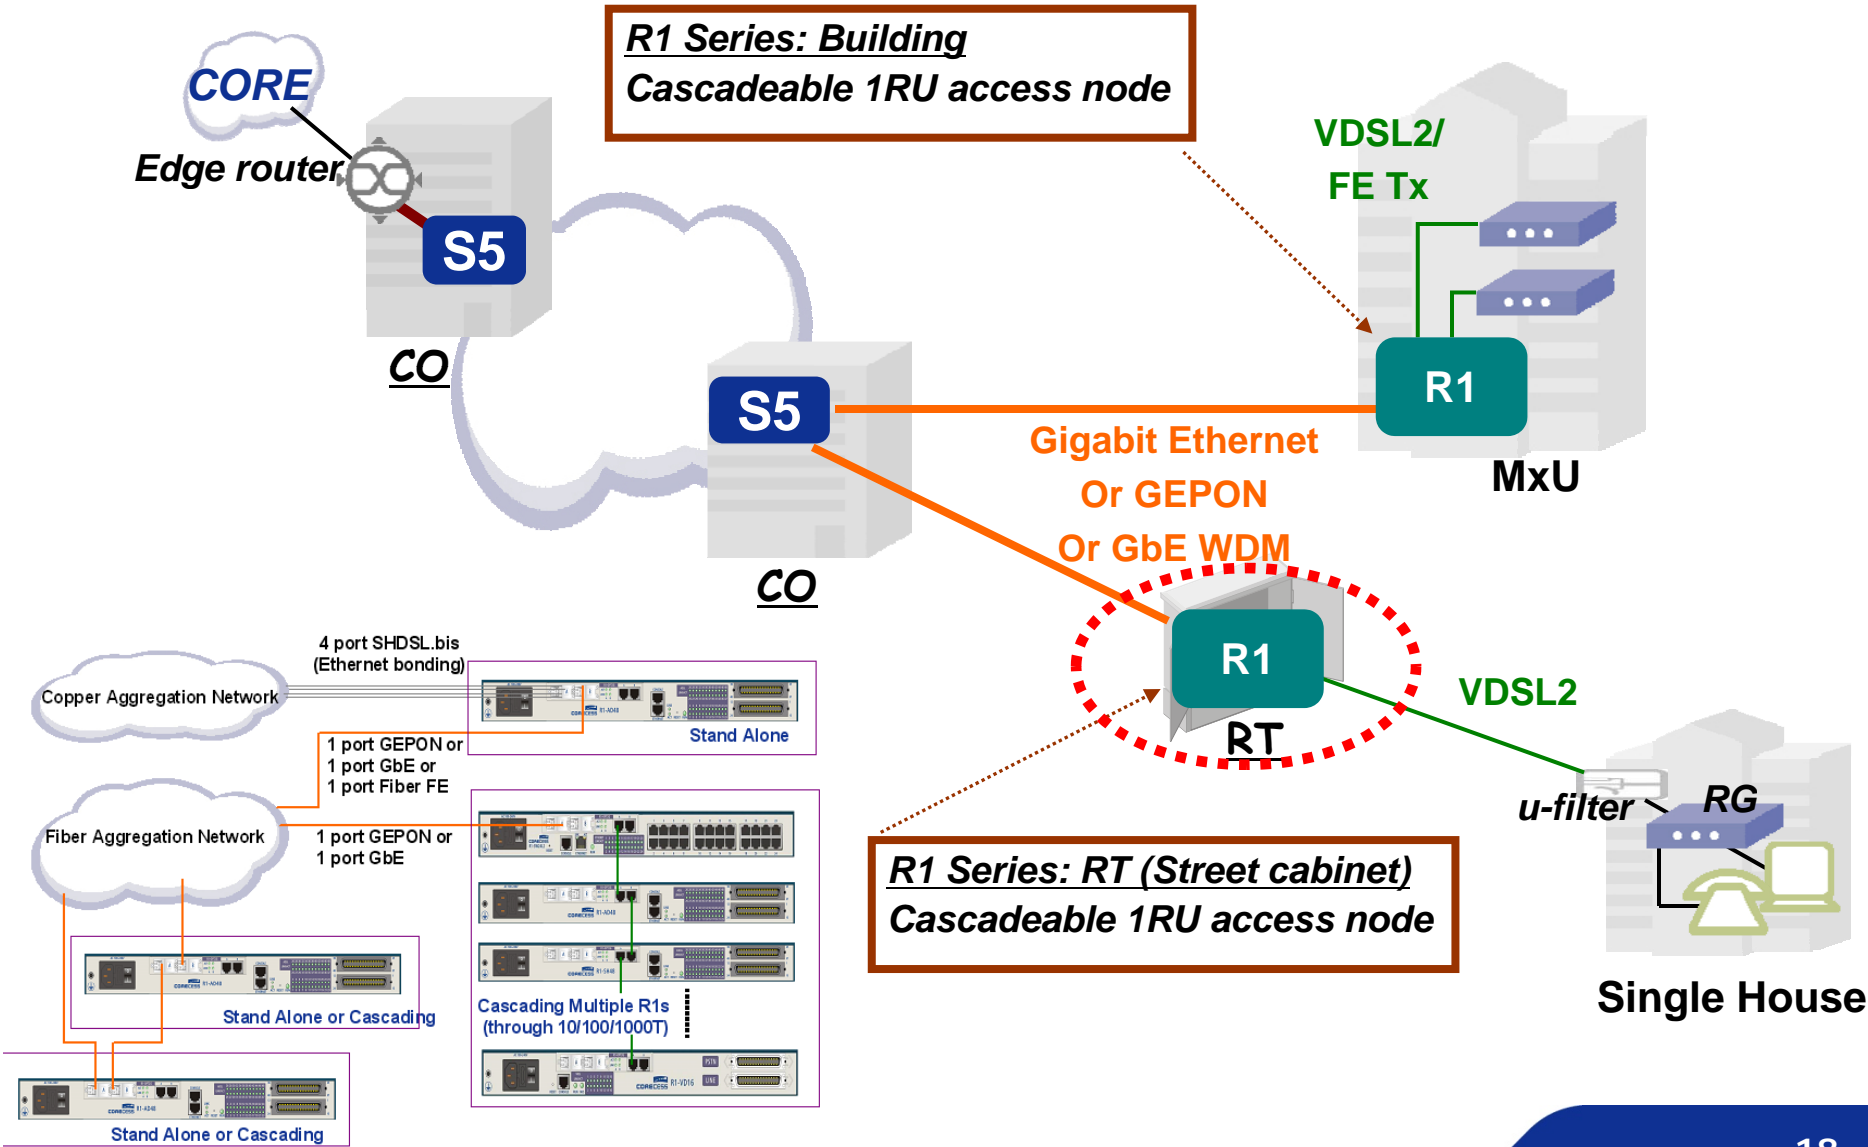

R1 Series Deployment

V.1.0