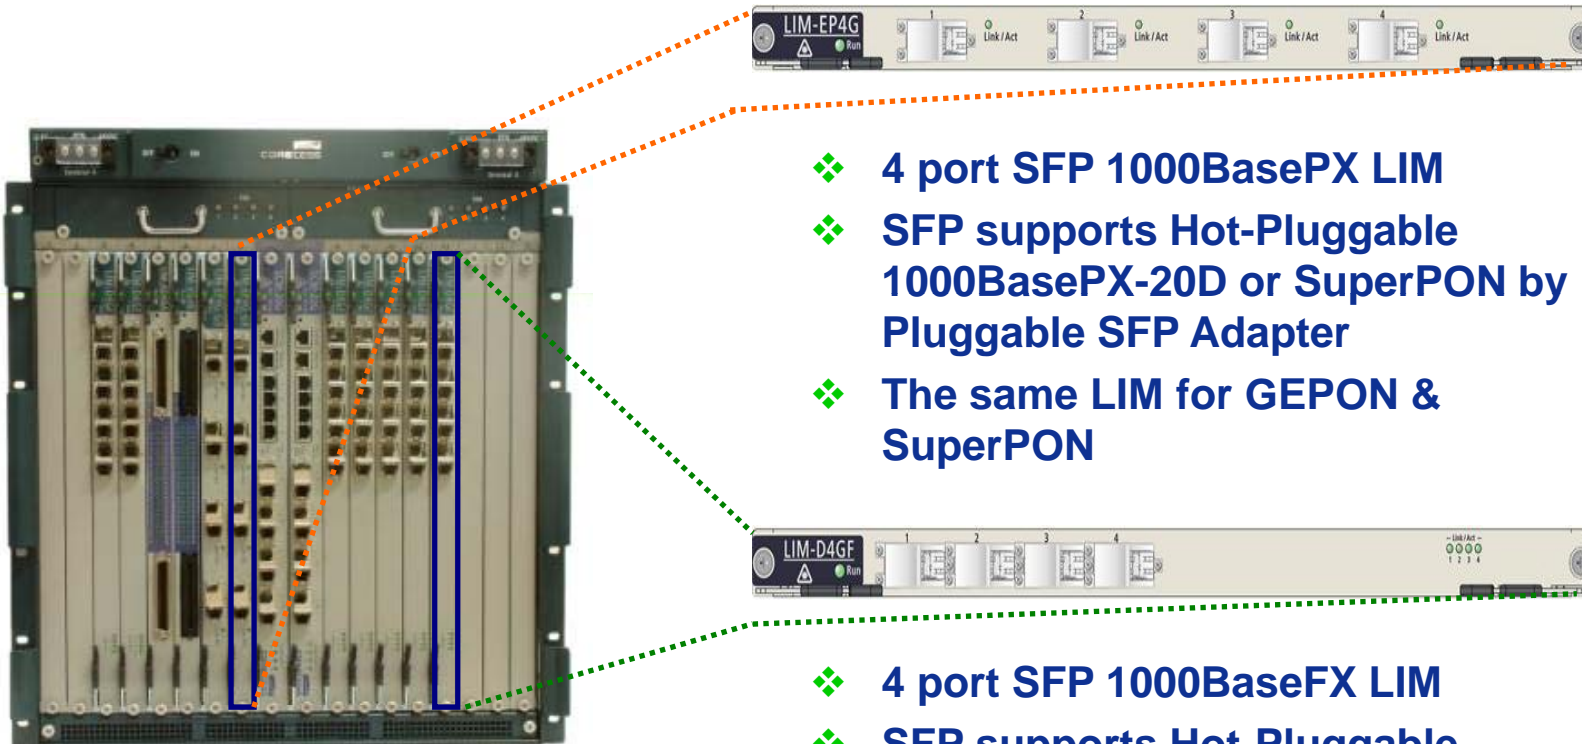

# S5 SCM OLT with 10GbE uplink

V.1.0

- Scalable capacity: 24G, 72G
- Full Layer 3 Capability
- SCM line-up

	24G	72G
Switching throughput	24G	72G
Per Slot Capacity	4G for S506 1G for S518	8G for S506 4G for S518
Uplink	4 port 1000Base FX/SFP (default) 1 expansion slot: 4 port 10/100/1000Base T, 2 port 10GbE (72G only)	

Craft & Out-band Management Port

Uplink Expansion slot

- 4 port 10/100/1000Base TX
- 2 port 10GbE(72G only)

4 port 1000Base FX/SFP (Default)

# S5 LIM: GEAPON & GbE

V.1.0

- ❖ 4 port SFP 1000BasePX LIM
- ❖ SFP supports Hot-Pluggable 1000BasePX-20D or SuperPON by Pluggable SFP Adapter
- ❖ The same LIM for GEAPON & SuperPON

- ❖ 4 port SFP 1000BaseFX LIM
- ❖ SFP supports Hot-Pluggable 1000BaseSX/LX or SuperPON by Pluggable SFP Adapter
- ❖ The same LIM for GbE & SuperPON

Single S518 Gives,

- 64 GbE ports or
- 64 GEAPON OLT ports or
- 64 SuperPON OLT ports

With 4GbE + Dual 10GbE uplink