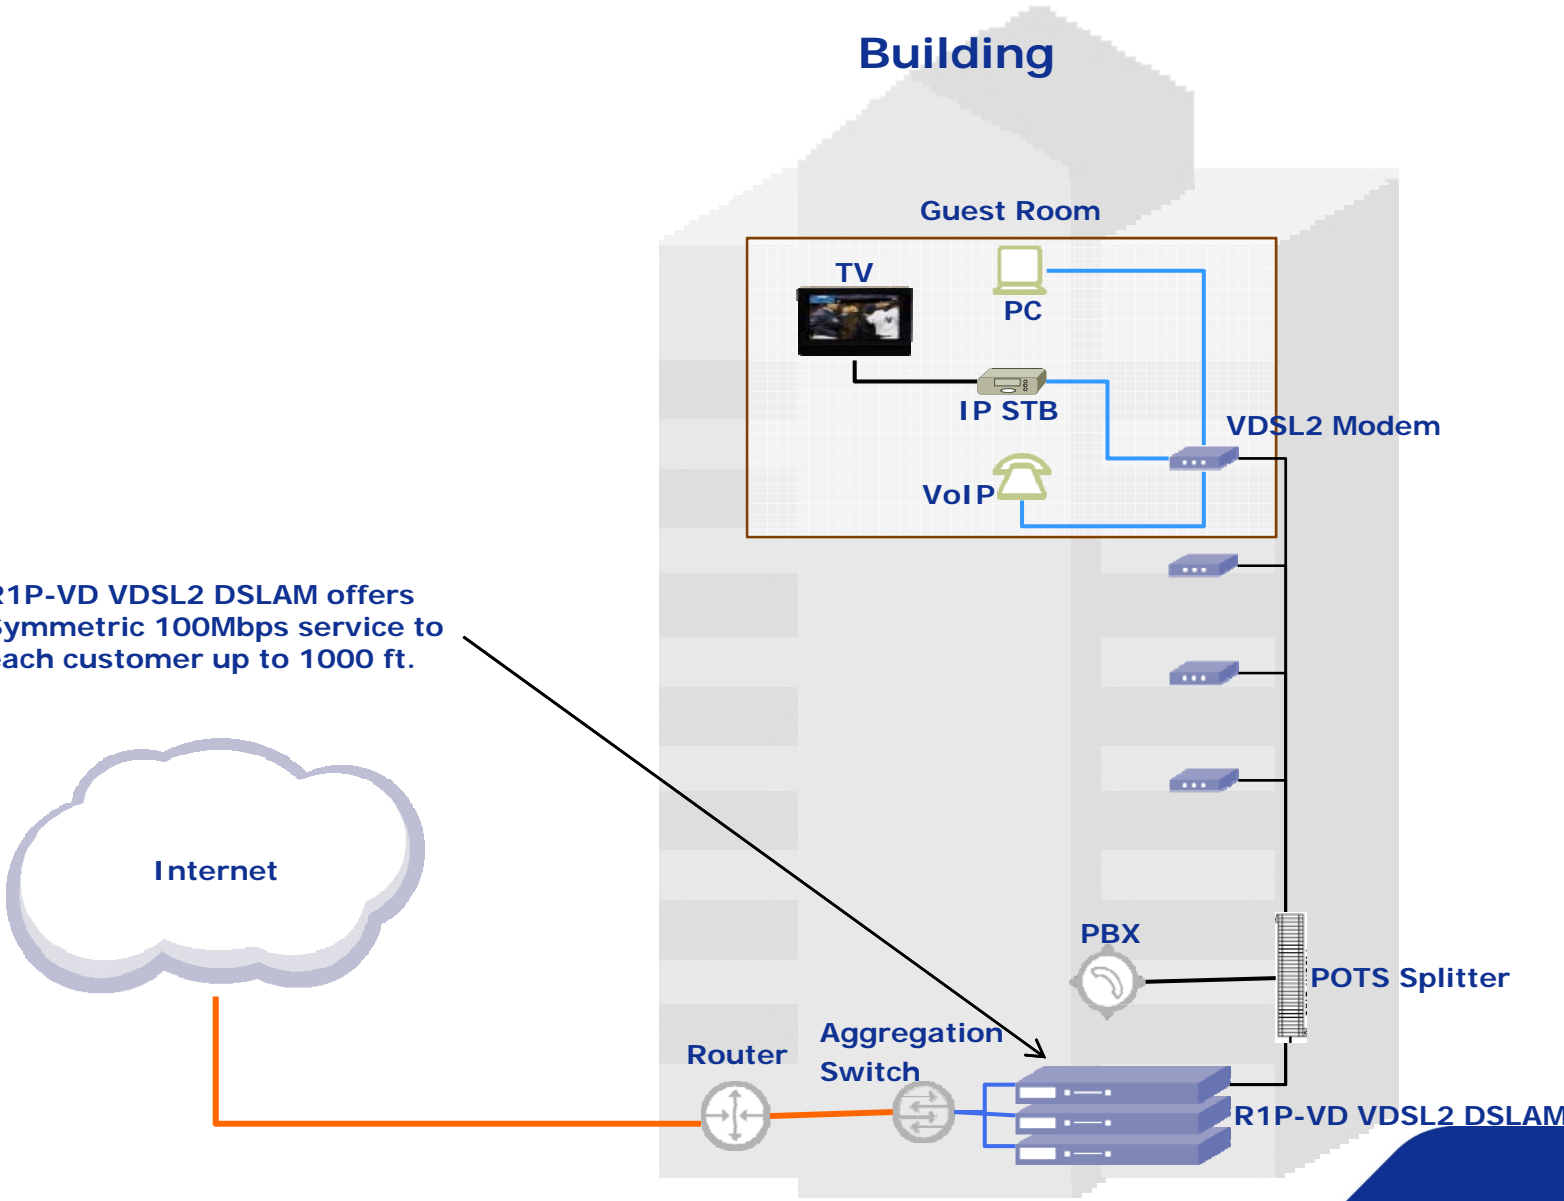

# VDSL2 for MxU

V.1.0

R1P-VD VDSL2 DSLAM offers Symmetric 100Mbps service to each customer up to 1000 ft.