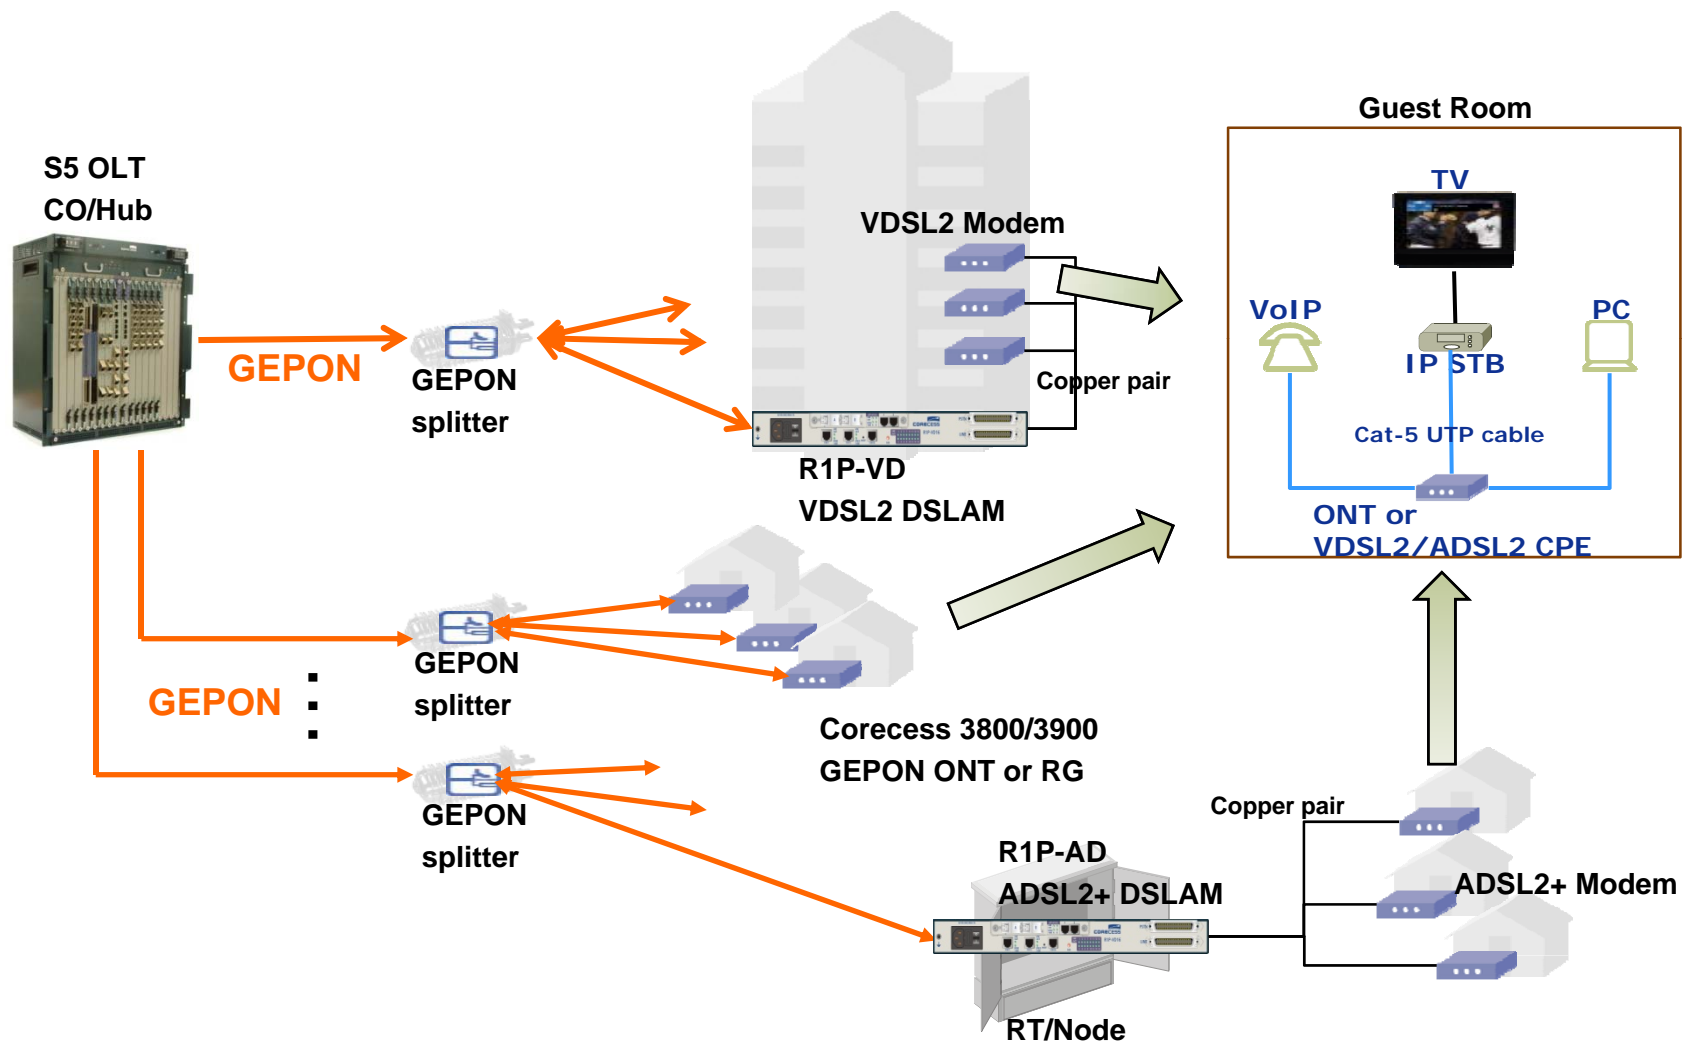

FTTx for Resort & Residential Area

V.1.0